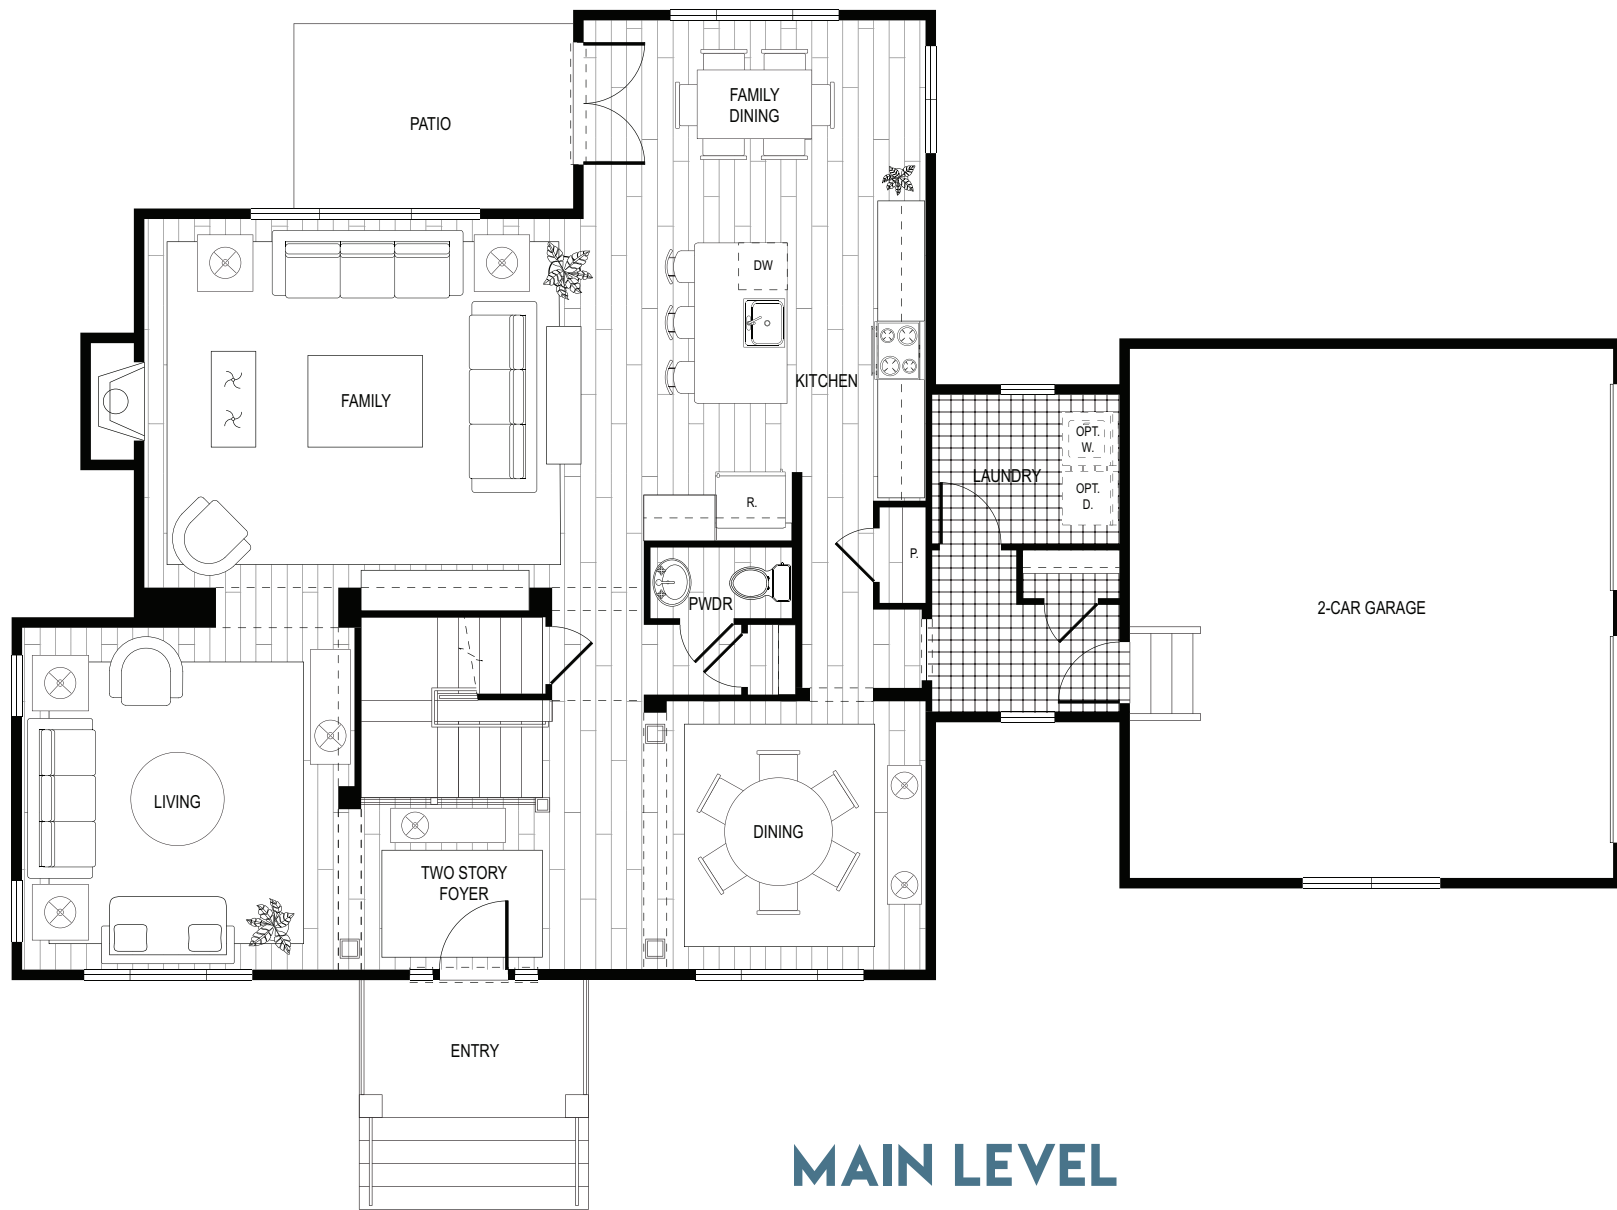

# FORTUNE RIDGE

AT SOUTHEAST

THE ARIA | THE ALLEGRO | THE ANTHEM

Disclaimer: Please note this floor plan is for marketing purposes and is to be used as a guide only. Square footage exceeds the usable floor area. All efforts have been made to ensure its accuracy at time of print. Changes may be made during the development process and dimensions, fixtures, fittings, finishes and specifications are subject to change without notice. This is not an offering. The complete offering terms are in an Offering Plan available from Sponsor. File No. H11-0004. Equal Housing Opportunity.