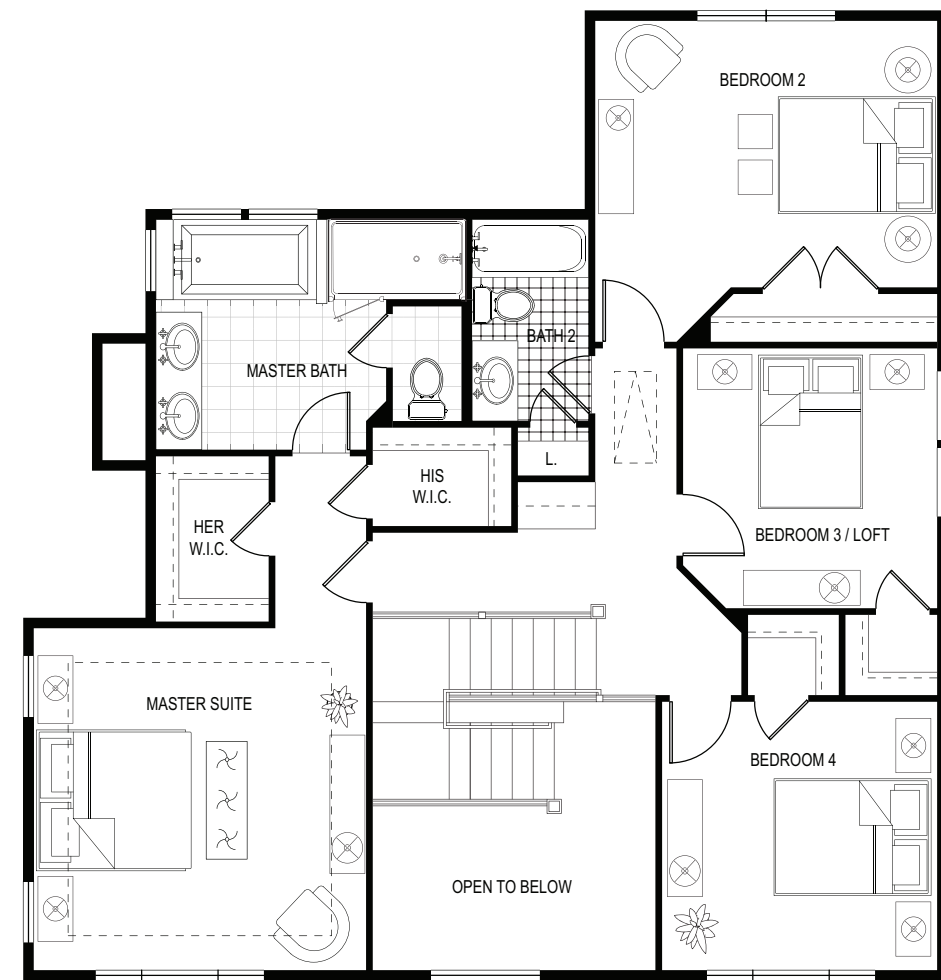

# FORTUNE RIDGE

AT SOUTHEAST

THE ARIA | THE ALLEGRO | THE ANTHEM

Disclaimer: Please note this floor plan is for marketing purposes and is to be used as a guide only. Square footage exceeds the usable floor area. All efforts have been made to ensure its accuracy at time of print. Changes may be made during the development process and dimensions, fixtures, fittings, finishes and specifications are subject to change without notice. This is not an offering. The complete offering terms are in an Offering Plan available from Sponsor. File No. H11-0004. Equal Housing Opportunity.