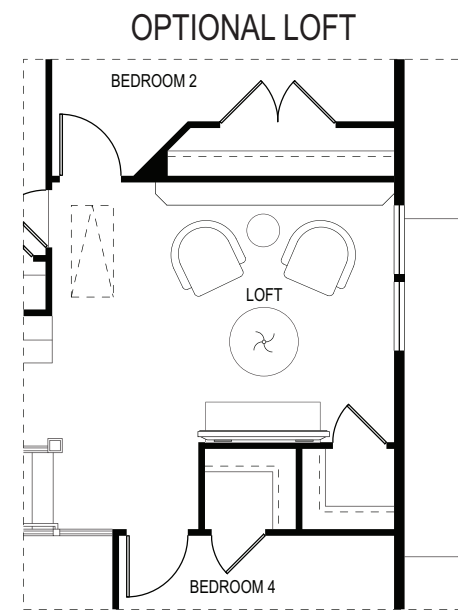

# FORTUNE RIDGE

AT SOUTHEAST

THE ARIA | THE ALLEGRO | THE ANTHEM

Disclaimer: Please note this floor plan is for marketing purposes and is to be used as a guide only. Square footage exceeds the usable floor area. All efforts have been made to ensure its accuracy at time of print. Changes may be made during the development process and dimensions, fixtures, fittings, finishes and specifications are subject to change without notice. This is not an offering. The complete offering terms are in an Offering Plan available from Sponsor. File No. H11-0004. Equal Housing Opportunity.